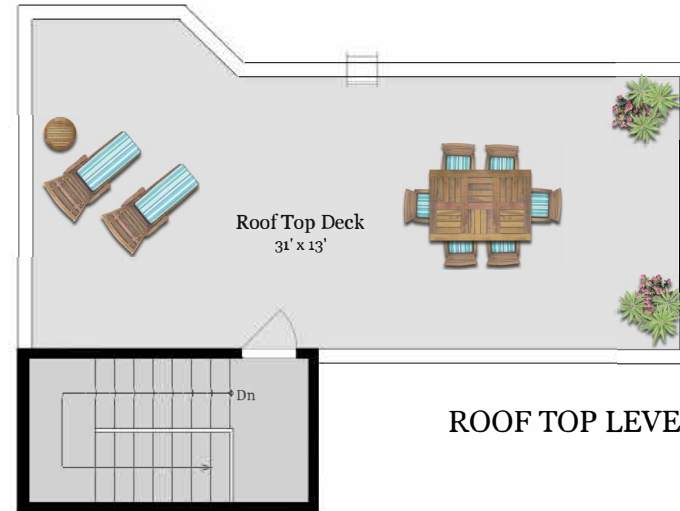

1982 SCOTT STREET

SAN FRANCISCO, CA 94115

MAIN LEVEL

ROOF TOP LEVEL