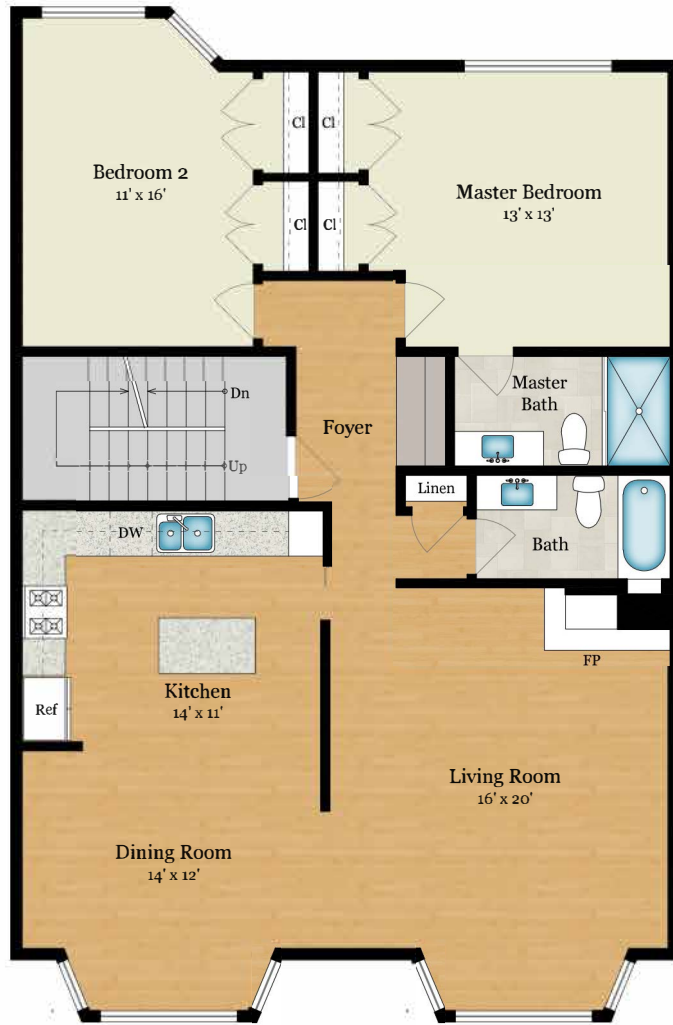

1982 SCOTT STREET

SAN FRANCISCO, CA 94115

MAIN LEVEL

ROOF TOP LEVEL