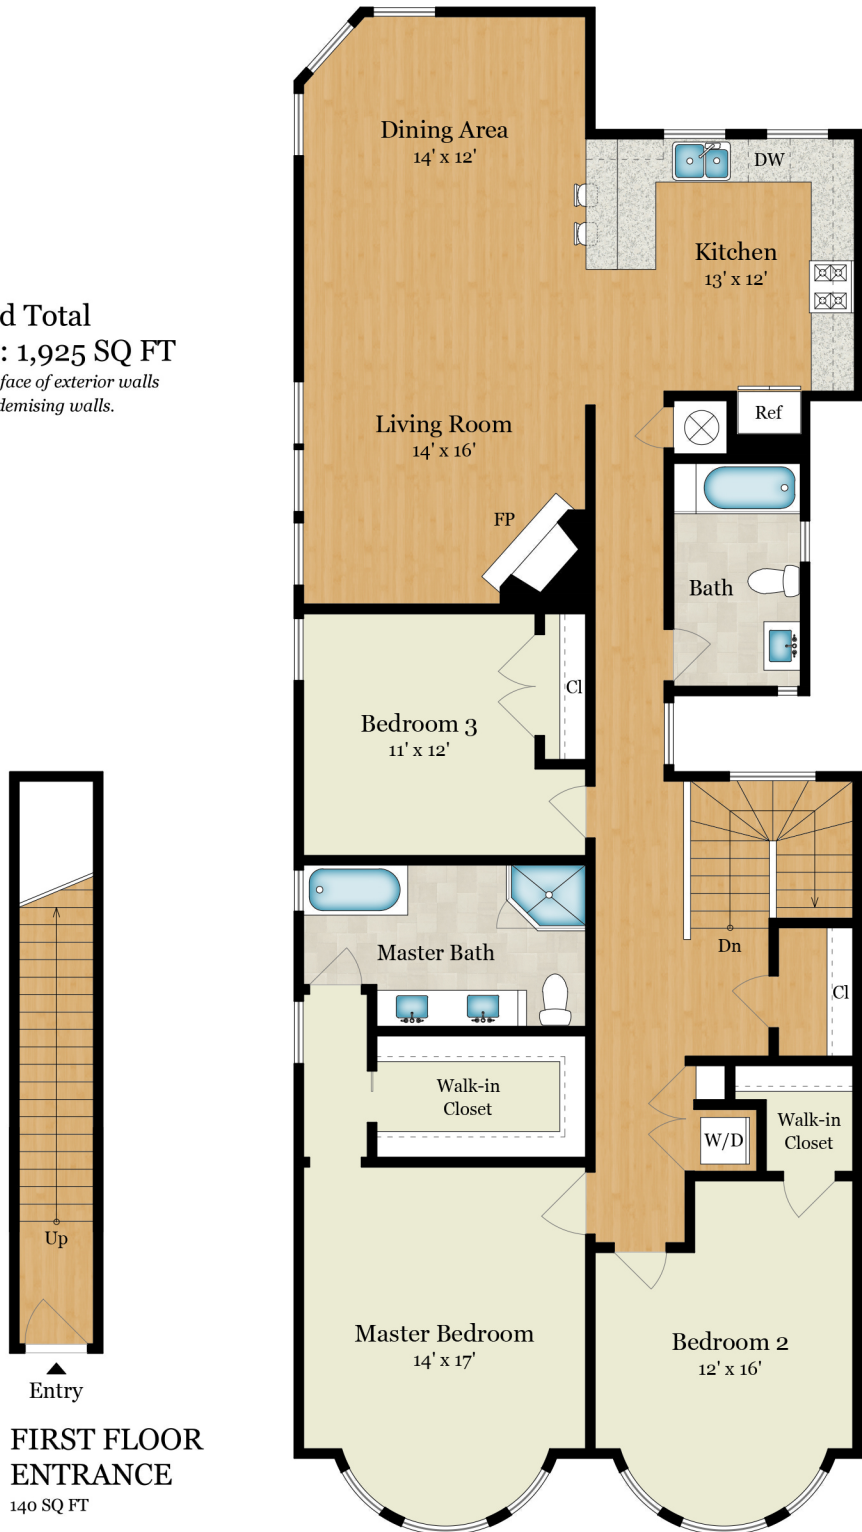

1841 WEBSTER STREET

SAN FRANCISCO, CA 94115

Estimated Total Square Footage: 1,925 SQ FT
Calculated from outside face of exterior walls and center line of demising walls.

FIRST FLOOR ENTRANCE
140 SQ FT

SECOND FLOOR
1,785 SQ FT