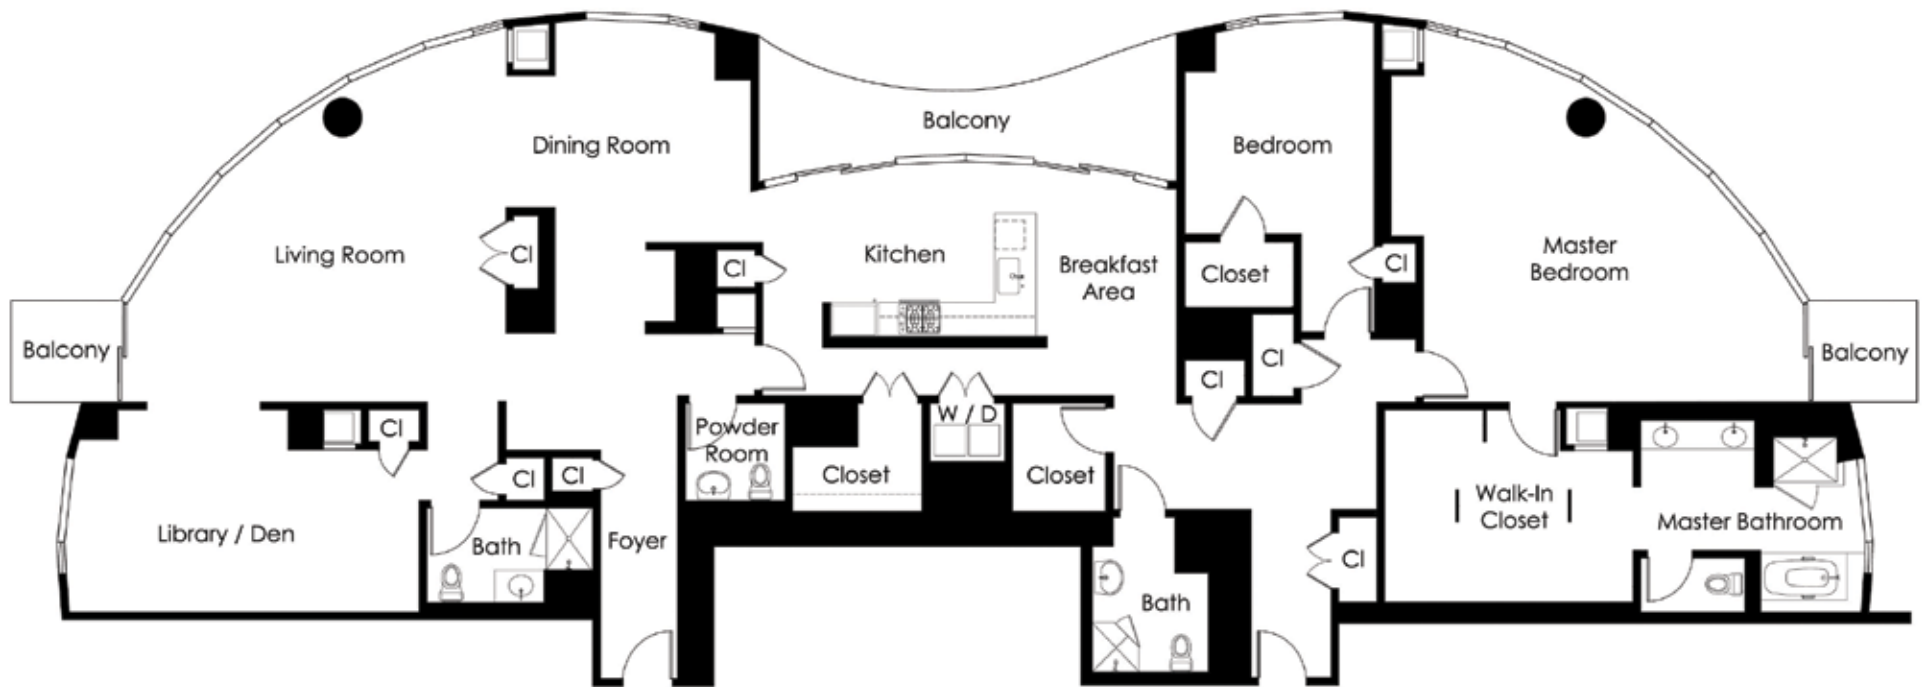

www.338Spear41B.com

Exclusive listing agent  
Steven M. Gothelf

415.345.3063 OFFICE  
415.602.3515 CELL

sgothelf@pacunion.com  
stevegothelf.com  
DRE# 00709006

Information deemed reliable, but not guaranteed.  
©Marketing Designs, Inc. 650.802.0888  
marketingdesigns.net