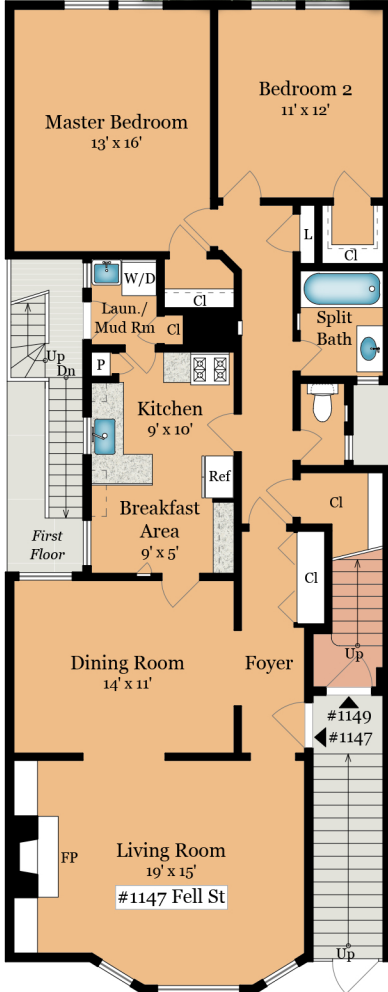

1147-1149 FELL STREET

SAN FRANCISCO, CA 94117

Estimated Total Square Footage: 2,870 SQ FT
Calculated from outside face of exterior walls and center line of demising walls.

- #1147: 1,335 SQ FT
- #1149: 1,535 SQ FT

SECOND FLOOR

#1147: 1,335 SQ FT
#1149: 50 SQ FT

THIRD FLOOR

#1149: 1,485 SQ FT