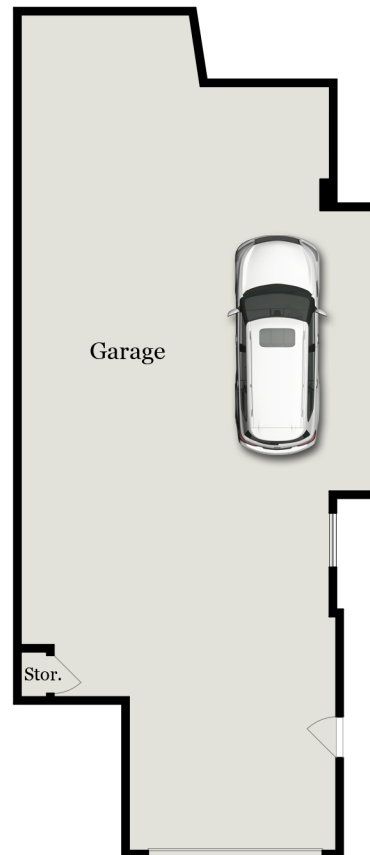

# 214 ARGUELLO BOULEVARD

SAN FRANCISCO, CA 94118

Estimated Total Square Footage: 1,990 SQ FT

Calculated from outside face of exterior walls and center line of demising walls.

Plus 965 SQ FT Garage

**MAIN LEVEL**

1,990 SQ FT

**LOWER LEVEL**

965 SQ FT

Rendering by Floor Plan Visuals.  
All measurements are approximate. While deemed reliable, no information on these floor plans should be relied upon without independent verification.