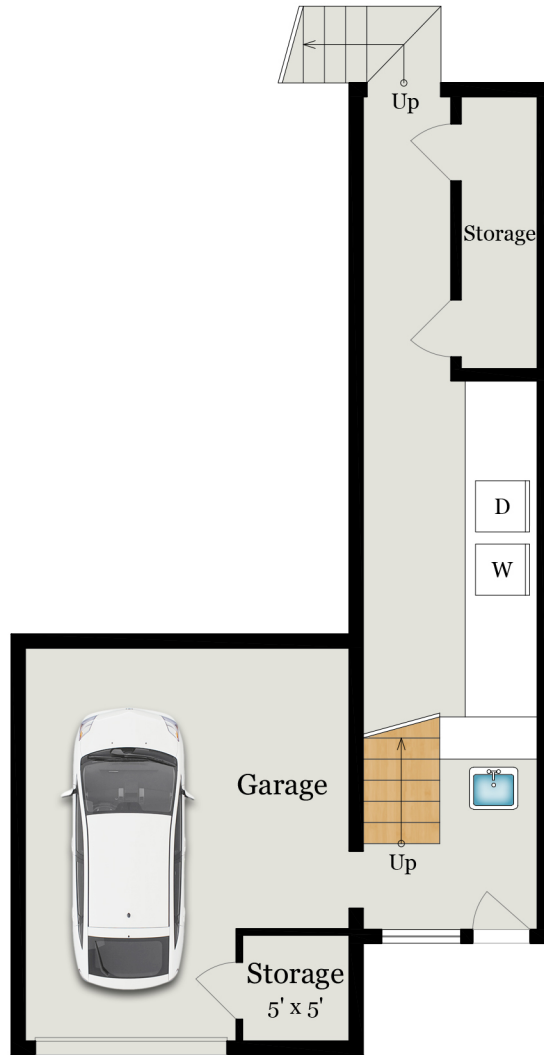

1257 LOMBARD STREET

SAN FRANCISCO, CA 94109

Partial Lot Shown

Estimated Total Square Footage: 4,420 SQ FT

Calculated from outside face of exterior walls and center line of demising walls.

- #1257: 1,135 SQ FT
- #1259: 1,015 SQ FT
- #1261 (Upper Level): 1,000 SQ FT
- #1261 (Lower Level): 675 SQ FT
- Lower Level: 595 SQ FT

FIRST FLOOR
1,135 SQ FT

LOWER LEVEL
595 SQ FT