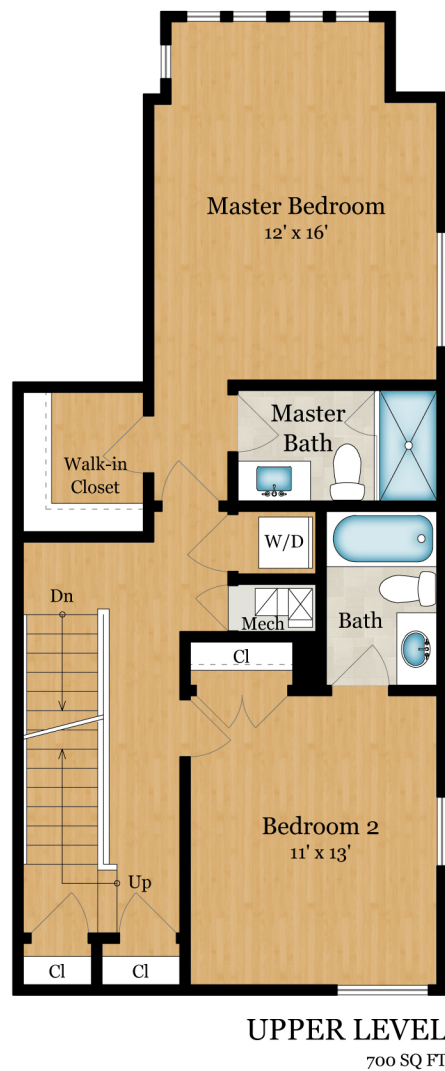

1495 VALENCIA STREET | UNIT 4

SAN FRANCISCO, CA 94110

Estimated Total Square Footage: 1,545 SQ FT
Calculated from outside face of exterior walls and center line of demising walls.