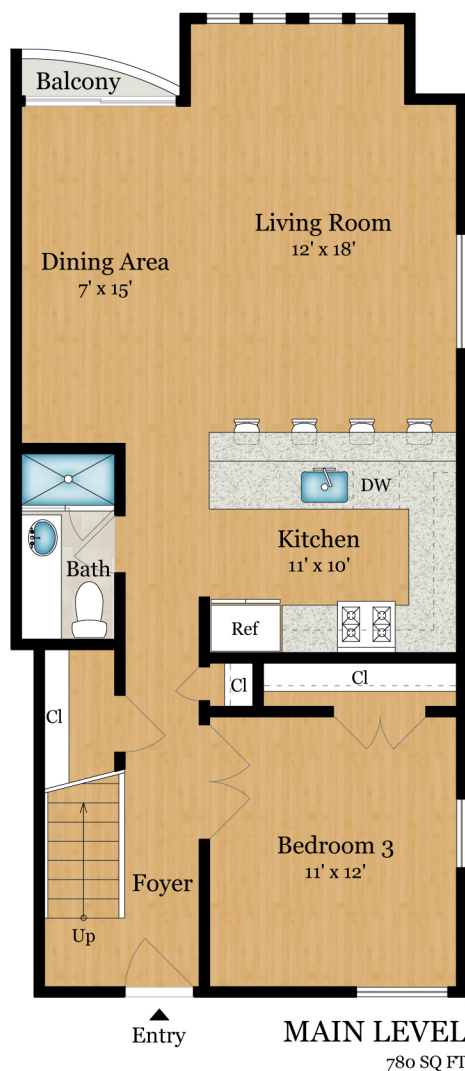

1495 VALENCIA STREET | UNIT 4

SAN FRANCISCO, CA 94110

Estimated Total Square Footage: 1,545 SQ FT
Calculated from outside face of exterior walls and center line of demising walls.