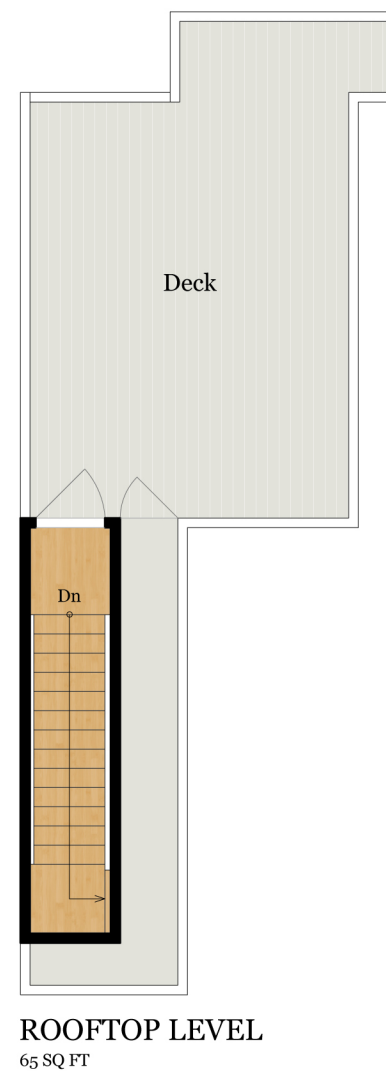

1495 VALENCIA STREET | UNIT 4

SAN FRANCISCO, CA 94110

Estimated Total Square Footage: 1,545 SQ FT
Calculated from outside face of exterior walls and center line of demising walls.