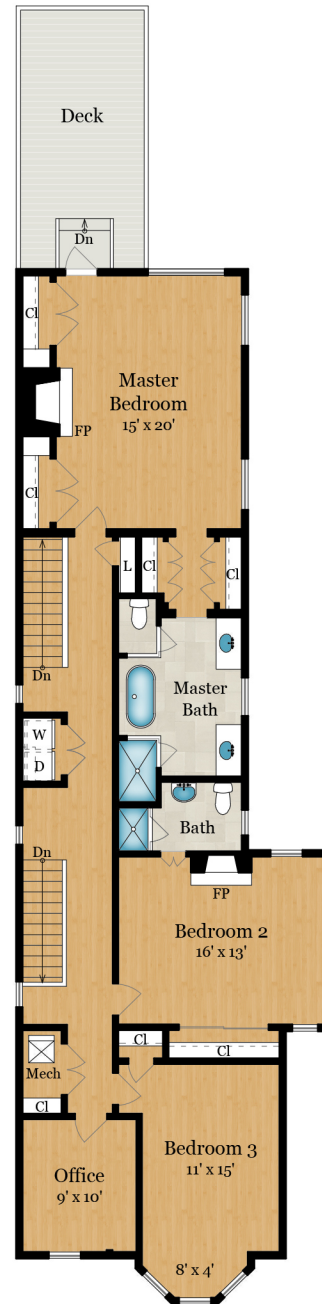

2440 WASHINGTON STREET

SAN FRANCISCO, CA 94115

UPPER LEVEL
1,565 SQ FT

**Estimated Total Finished
Square Footage: 3,330 SQ FT**
Above-Grade: 3,330 SQ FT Below-Grade: N/A
Calculated per ANSI Standard Z765-2003.