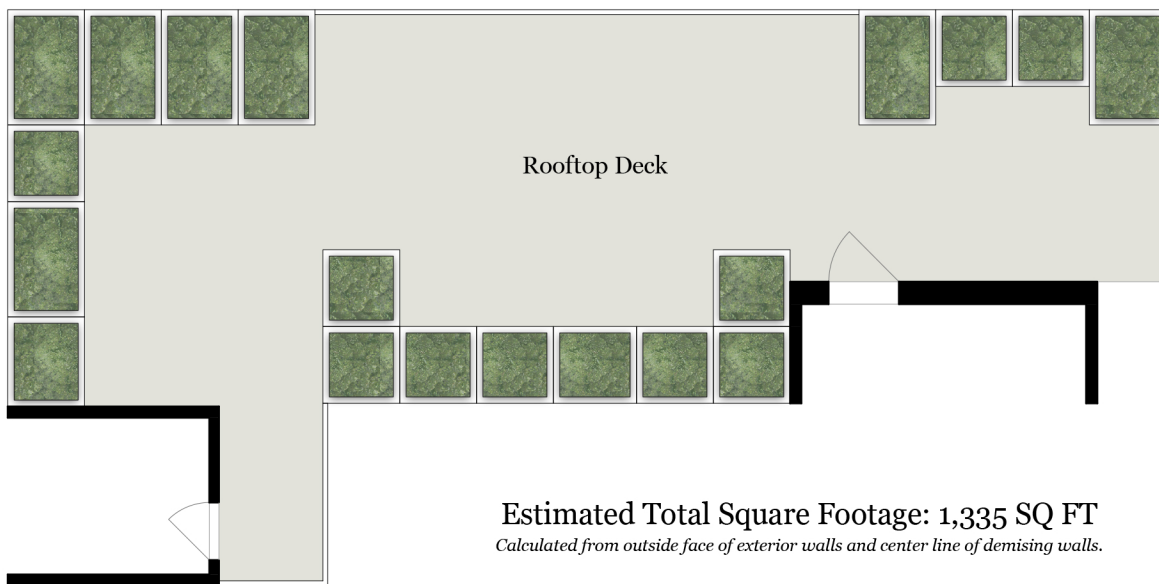

# 1645 PACIFIC AVENUE | UNIT 6B

SAN FRANCISCO, CA 94109

**ROOFTOP LEVEL**

**Estimated Total Square Footage: 1,335 SQ FT**  
*Calculated from outside face of exterior walls and center line of demising walls.*