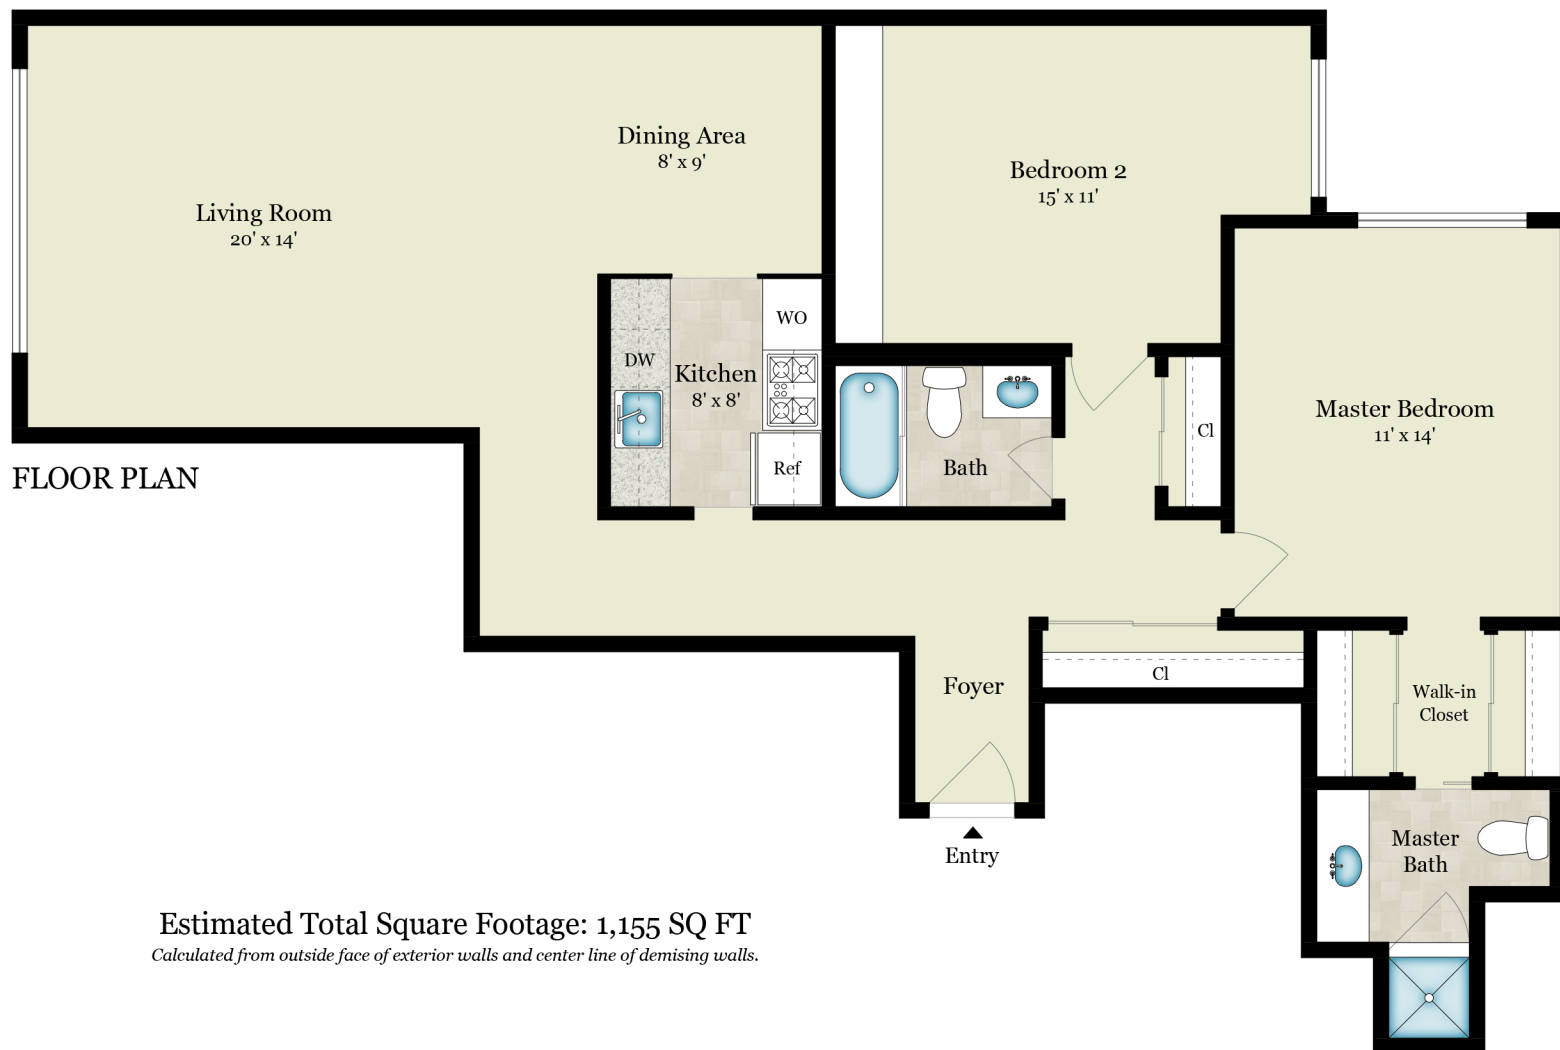

# 1998 PACIFIC AVENUE | UNIT 304

SAN FRANCISCO, CA 94109

**Estimated Total Square Footage: 1,155 SQ FT**  
*Calculated from outside face of exterior walls and center line of demising walls.*