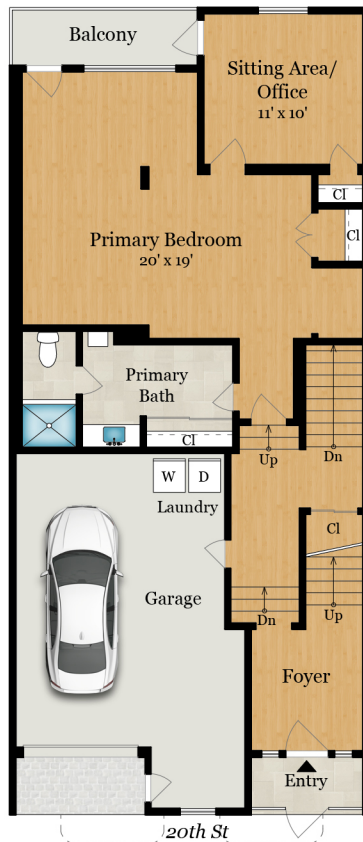

# 1632 20TH STREET

SAN FRANCISCO, CA 94107

**Estimated Total Finished  
Square Footage: 2,745 SQ FT**

Above-Grade: 2,195 SQ FT Below-Grade: 550 SQ FT

Plus 355 SQ FT Garage (First Floor)

Plus 470 SQ FT Storage (Lower Level)

Calculated per ANSI Standard Z765-2003.

\* Estimated Total Finished & Unfinished Square Footage: 3,570 SQ FT

## FIRST FLOOR

915 SQ FT - Finished  
355 SQ FT - Unfinished

## SECOND FLOOR

1,280 SQ FT