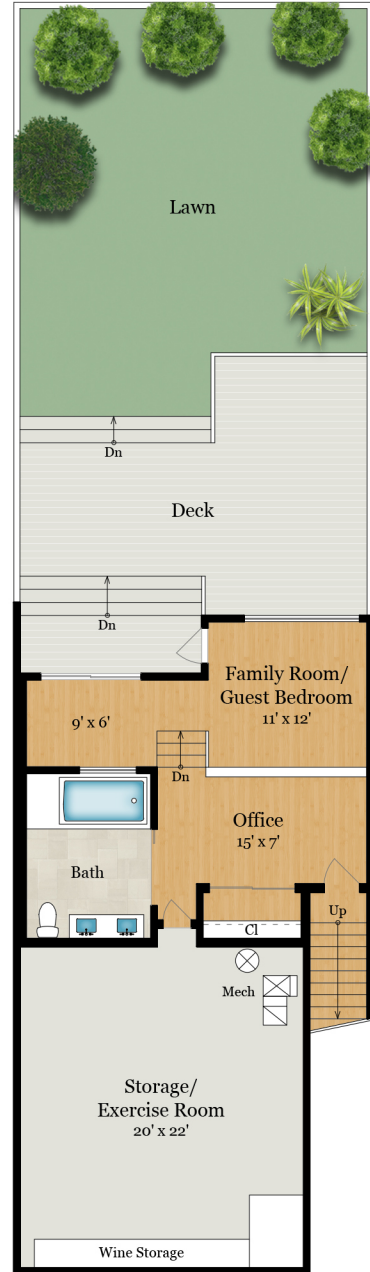

# 1632 20TH STREET

SAN FRANCISCO, CA 94107

**Estimated Total Finished  
Square Footage: 2,745 SQ FT**

Above-Grade: 2,195 SQ FT Below-Grade: 550 SQ FT

Plus 355 SQ FT Garage (First Floor)

Plus 470 SQ FT Storage (Lower Level)

Calculated per ANSI Standard Z765-2003.

\* Estimated Total Finished & Unfinished Square Footage: 3,570 SQ FT

## FIRST FLOOR

915 SQ FT - Finished  
355 SQ FT - Unfinished

## SECOND FLOOR

1,280 SQ FT