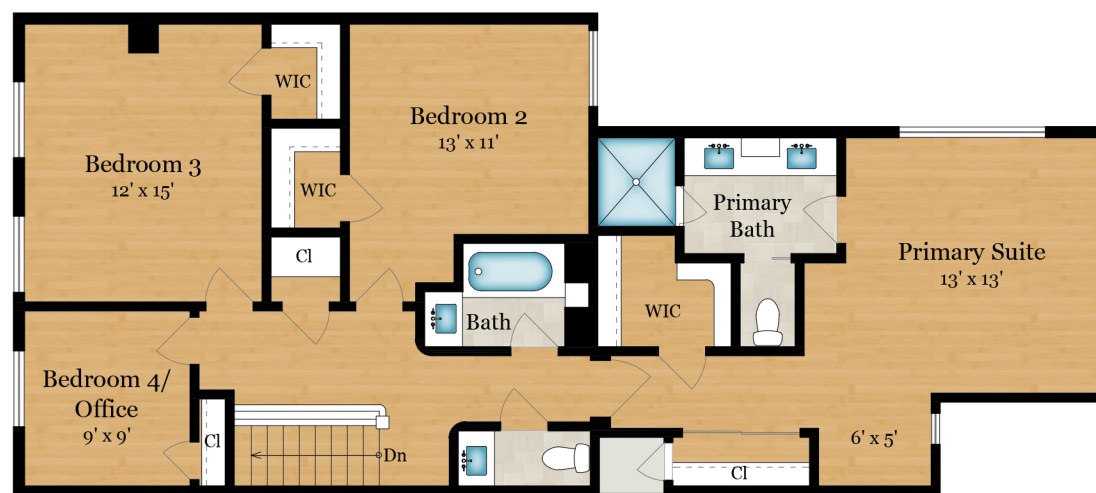

507 9TH AVENUE

SAN FRANCISCO, CA 94118

UPPER LEVEL
1,235 SQ FT