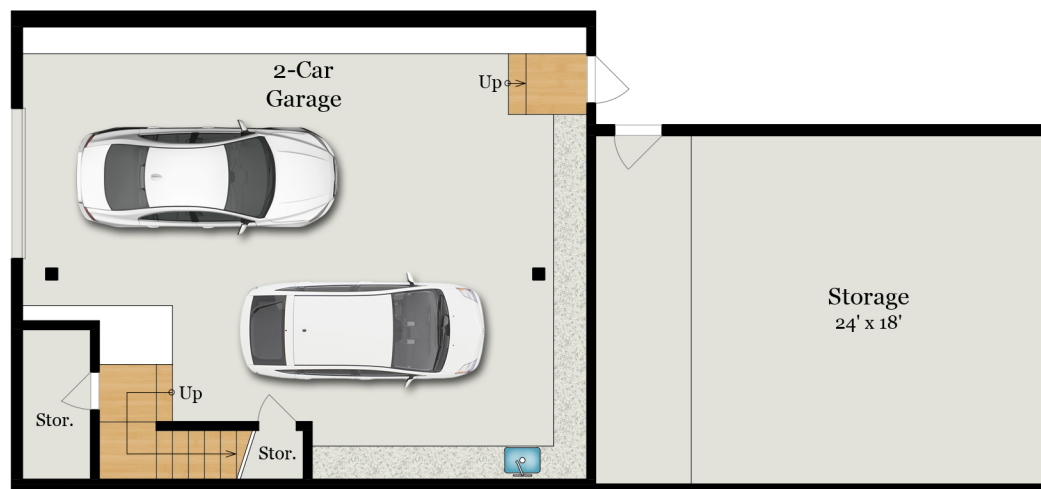

507 9TH AVENUE

SAN FRANCISCO, CA 94118

LOWER LEVEL

1,230 SQ FT - Unfinished