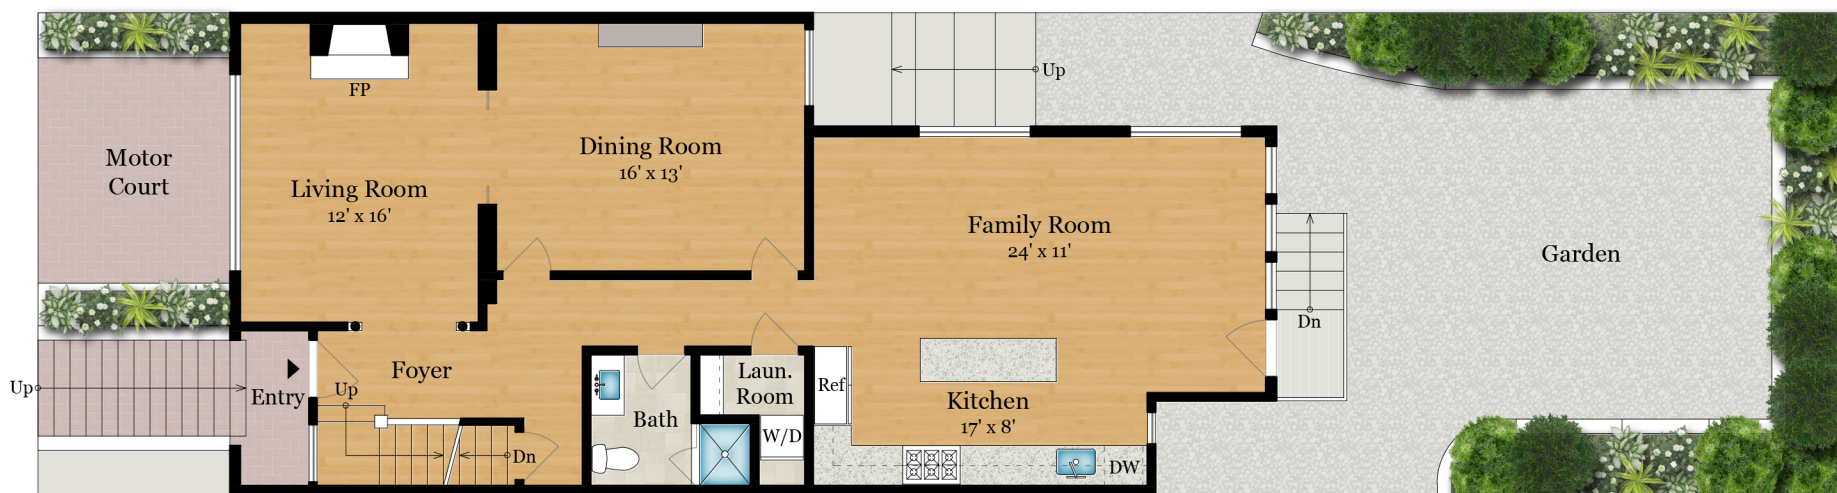

507 9TH AVENUE

SAN FRANCISCO, CA 94118

Partial Lot Shown

MAIN LEVEL

1,160 SQ FT

Estimated Total Finished
Square Footage: 2,395 SQ FT

Above-Grade: 2,395 SQ FT Below-Grade: N/A

Plus 765 SQ FT Garage on Lower Level

Plus 465 SQ FT Storage on Lower Level

Calculated per ANSI Standard Z765-2003.

* Estimated Total Finished & Unfinished Square Footage: 3,625 SQ FT