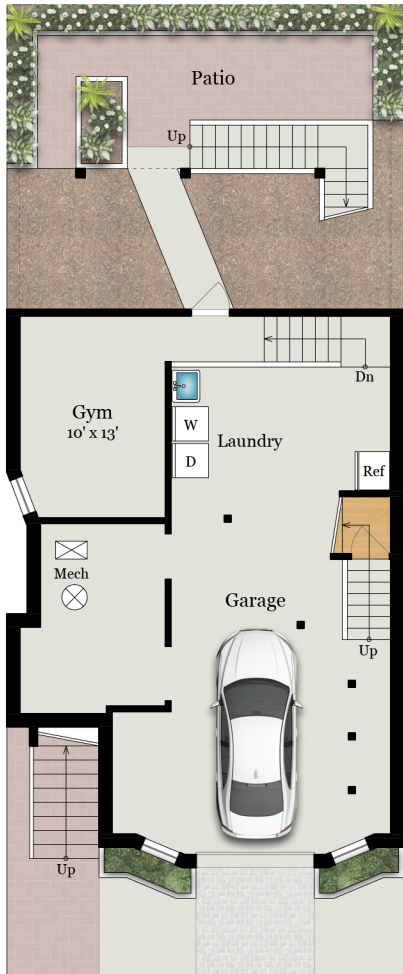

35 17TH AVENUE

SAN FRANCISCO, CA 94121

Estimated Total Finished Square Footage: 2,770 SQ FT

Above-Grade: 2,770 SQ FT Below-Grade: N/A

Plus 575 SQ FT Garage on Lower Level

Plus 125 SQ FT Mech Room on Lower Level

Plus 160 SQ FT Storage on Lower Level

Calculated per ANSI Standard Z765-2003.

* Estimated Total Finished & Unfinished Square Footage: 3,630 SQ FT

35 17th St

LOWER LEVEL

860 SQ FT - Unfinished

MAIN LEVEL

955 SQ FT

UPPER LEVEL 1

1,070 SQ FT

UPPER LEVEL 2

745 SQ FT