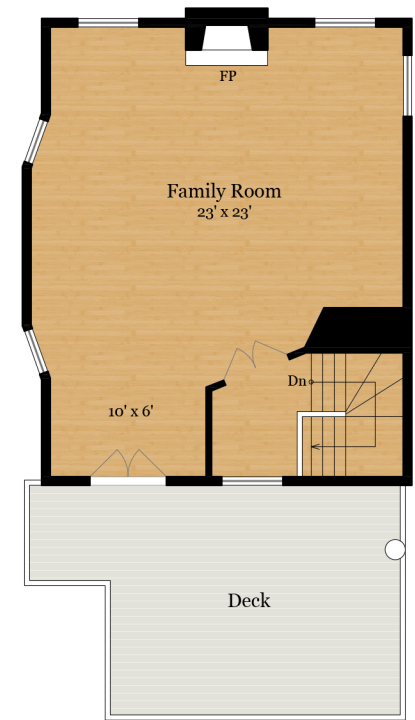

35 17TH AVENUE

SAN FRANCISCO, CA 94121

Estimated Total Finished Square Footage: 2,770 SQ FT

Above-Grade: 2,770 SQ FT Below-Grade: N/A

Plus 575 SQ FT Garage on Lower Level

Plus 125 SQ FT Mech Room on Lower Level

Plus 160 SQ FT Storage on Lower Level

Calculated per ANSI Standard Z765-2003.

* Estimated Total Finished & Unfinished Square Footage: 3,630 SQ FT

35 17th St

LOWER LEVEL

860 SQ FT - Unfinished

MAIN LEVEL

955 SQ FT

UPPER LEVEL 1

1,070 SQ FT

UPPER LEVEL 2

745 SQ FT