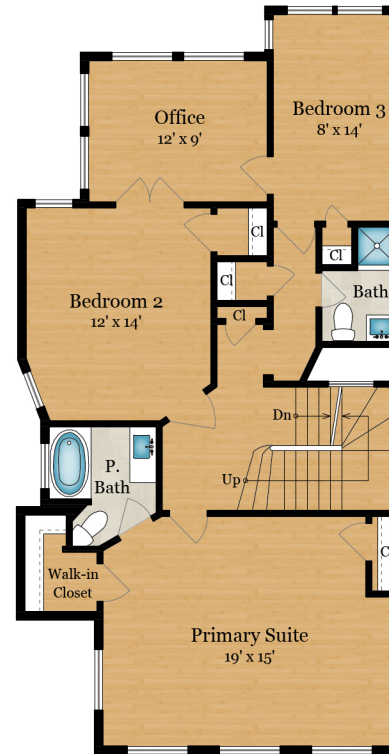

35 17TH AVENUE

SAN FRANCISCO, CA 94121

Estimated Total Finished Square Footage: 2,770 SQ FT

Above-Grade: 2,770 SQ FT Below-Grade: N/A

Plus 575 SQ FT Garage on Lower Level

Plus 125 SQ FT Mech Room on Lower Level

Plus 160 SQ FT Storage on Lower Level

Calculated per ANSI Standard Z765-2003.

* Estimated Total Finished & Unfinished Square Footage: 3,630 SQ FT

35 17th St

LOWER LEVEL

860 SQ FT - Unfinished

MAIN LEVEL

955 SQ FT

UPPER LEVEL 1

1,070 SQ FT

UPPER LEVEL 2

745 SQ FT